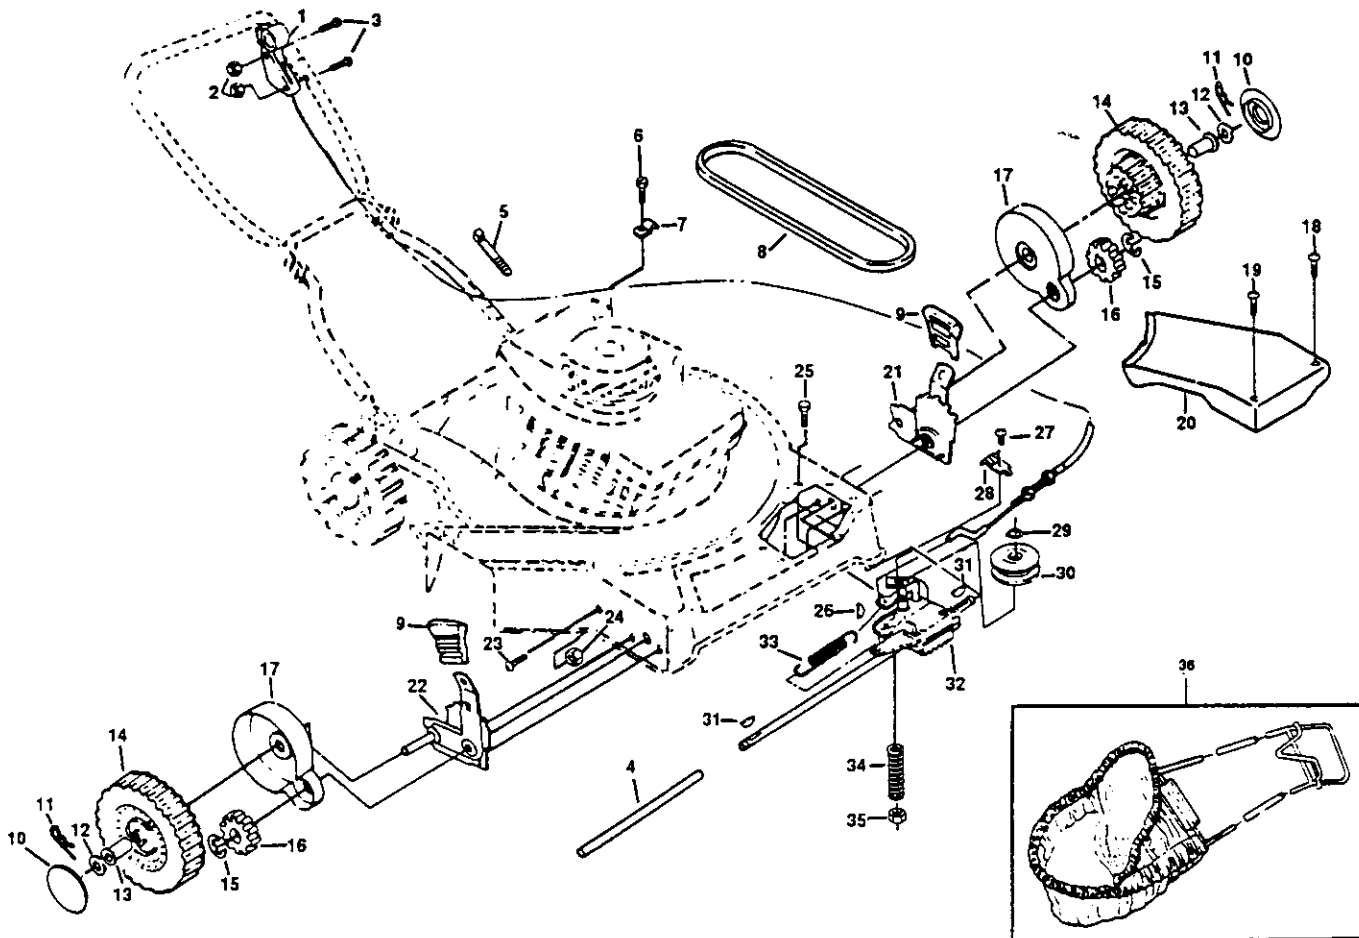

PARTNER

5		1991:1
		355d

Prod. nr: 9540144-11
 Motor: B & S 122702 Type: 3126 Trim: 01

SPAREPARTS
 107 25 39-62

KEY PART NO. NO.	DESCRIPTION	KEY PART NO. NO.	DESCRIPTION
1 532 85 10-69	Drive Control Cable	20 532 07 54-48	Drive Cover
2	Locknut	21 532 85 10-32	Wheel Adjusting Assembly (Left)
3	Machine Screw *10-24 x 2	22 532 85 10-31	Wheel Adjusting Assembly (Right)
4 532 08 60-12	Drive Shaft Cover	23	Flat Head Machine Screw 1/4-20 x 3/4
5 532 06 64-26	Wire Tie	24	Locknut 1/4-20
6	Hex Washer Head Screw *10-24 x 1/2	25	Hex Head Bolt 1/4-20 x 2-3/4
7 532 08 79-30	Cable Guide Clip (Housing)	26 532 05 70-76	Woodruff Key *213
8 532 08 36-91	V-Belt	27	Screw *10-24
9 532 07 78-65	Selector Knob	28 532 08 37-00	Cable Clamp (Adj. Bracket)
10 532 07 74-00	Hubcap	29 532 07 49-76	Retaining Ring
11 532 08 51-79	Retainer Clip	30 532 08 36-81	Drive Pulley
12	Washer	31 532 06 56-92	Woodruff Key *3
13 532 08 84-46	Wheel Bushing	32 532 04 81-88	Gear Case Assembly
14 532 85 09-86	Wheel & Tire Assembly (Front) 8.0 x 1.75	33 532 08 36-32	Spring
15 532 05 37-53	External E-Ring	34 532 07 51-92	Spring
16 532 07 45-07	Pinion	35	Locknut 1/4-20
17 532 07 64-01	Dust Cover	36 954 05 27-01	Grasscatcher (Not included with the lawn mower)
18	Machine Screw *10-24 x 1-3/4		
19	Machine Screw *10-24 x 2-3/4		