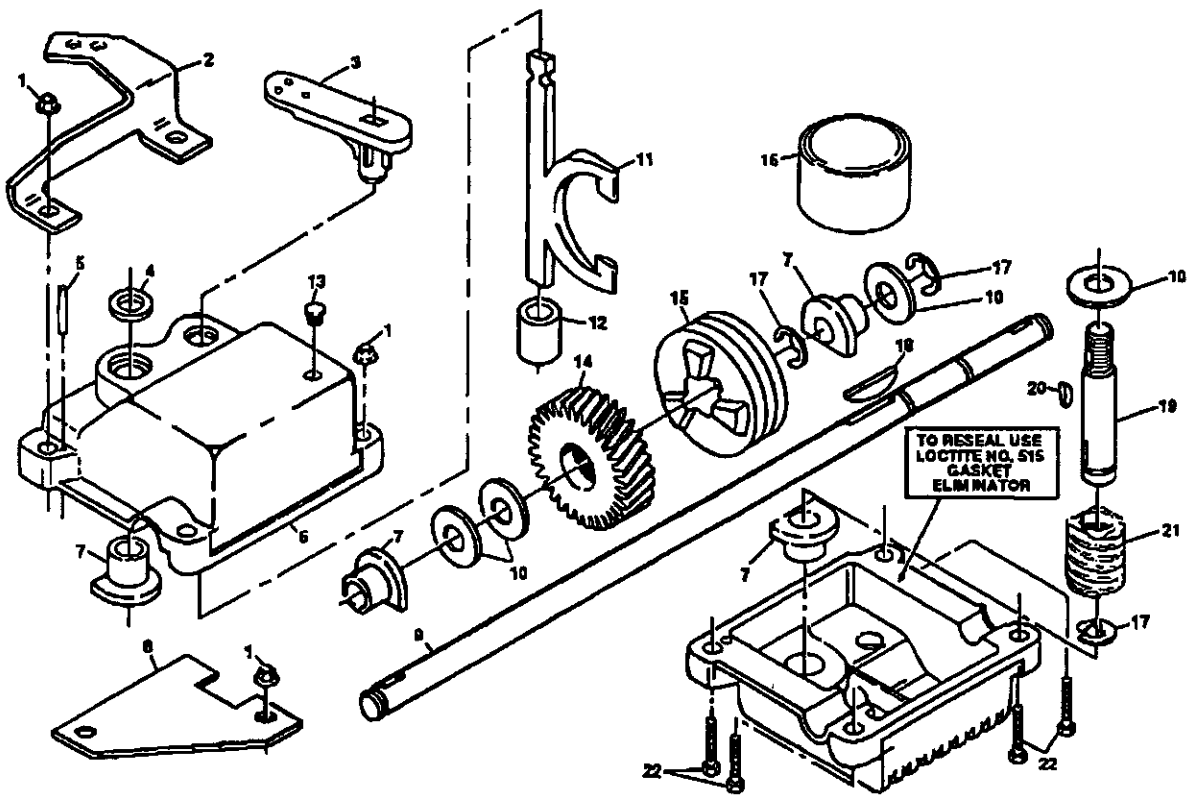

Key No.	Part No.	Description
1	532063601	Locknut, Keps 1/4-20
2	532085178	Bracket, Adjusting
3	532131483	Shifter
4	532057072	Seal
5	532057388	Pin, Grooved 1/8 x 1/2
6	532048032	Gear Case Halves, Upper and Lower (Includes Key #4, 5 and 7)
7	532077881	Bearing
8	532077039	Bracket, Spring
9	532750430	Drive Shaft
10	532057079	Washer, Hardened
11	532131484	Yoke, Clutch
12	532131485	Bushing

Key No.	Part No.	Description
13	532086447	Plug
14	532133804	Gear, Helical
15	532750436	Jaw, Clutch
16	532750355	Grease
17	532125334	E-Ring
18	532850848	Key, Hi-Pro
19	532083720	Shaft, Worm
20	532065692	Key, Woodruff, #3
21	532083680	Worm
22	874760424	Screw, Hex Head 1/4-20 x 1-1/2

NOTE: All component dimensions given in U.S. inches
1 inch = 25.4 mm