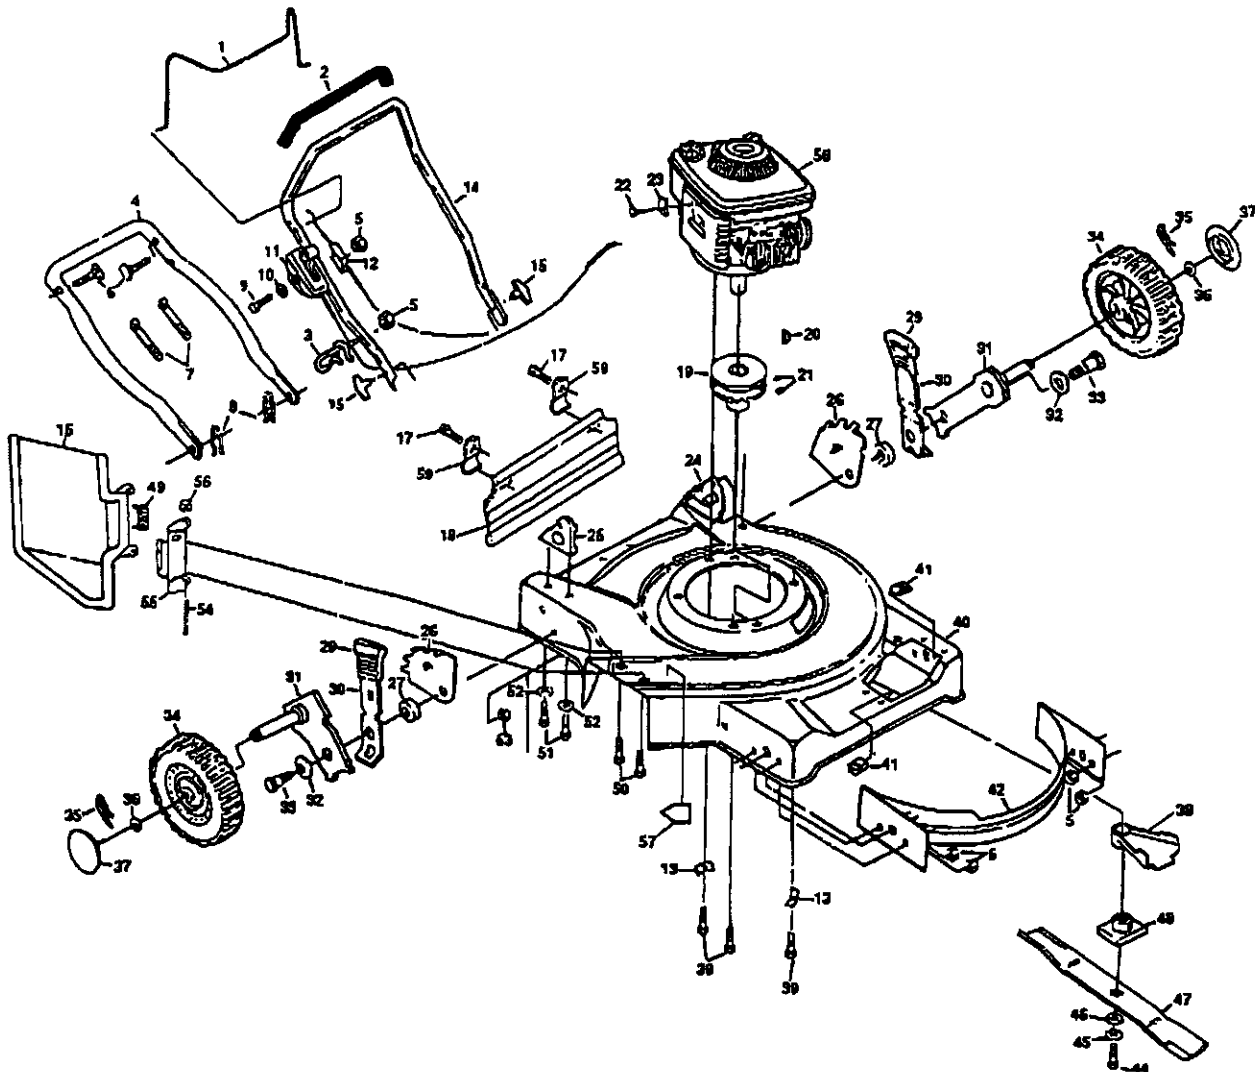

* These parts must be purchased through an authorized Briggs & Stratton dealer.
 * Indicates not stocked items. Longer delivery time than normal

Key No.	Part No.	Description
1	532851513	Control Bar
2	532860724	Handle Grip
3	532132001	Rope Guide
4	532125173	Lower Handle
5	532063601	Locknut 1/4-20
6	532131959	Handle Bolt
7	532066426	Wire Tie
8	532051793	Hairpin Cotter
9		Machine Screw 1/4-20 x 2-1/8
10		Washer 9/32 x 5/8 x 1/16
11	532851707	Deluxe Throttle Control
12	532130861	Cable Assembly
13	532125078	Engine Washer
14	532125171	Upper Handle
15	532063688	Handle Knob
16	532851750	Discharge Guard
17	532081276	Hex Washer Head Tapping Screw #10-24 x 1/2
18	532128797	Rear Skirt
19	532084588	Engine Pulley
20	532087677	Hi Pro Key #HP-505
1	532059708	Set Screw 1/4-20 x 5/16
2		Thread Rolling Screw
23		* Cable Clamp (Engine)
24	532125163	Handle Bracket Assembly (Left)
25	532125164	Handle Bracket Assembly (Right)
26	532850955	Wheel Adjuster Bracket
27	532084920	Spacer
29	532132800	Selector Knob
30	532125168	Selector Spring
31	532125172	Axle Arm Assembly